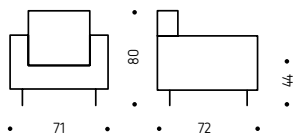

# VARO44

Solid wood frame covered with polyurethane foam and polyester fibre. Wooden socle  
Elastic belt suspension system.  
Upholstered in any contract fabric or leather.  
Standard water based varnish finish or matched to sample.