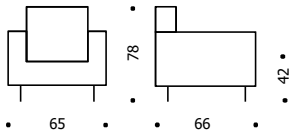

VAR045

Solid wood frame covered with polyurethane foam and polyester fibre.
Water based varnish standard finishes or matched to sample.
Metal sabots on legs available in different finishes.
Black metal legs as an option