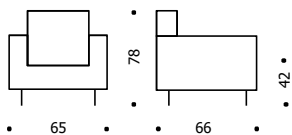

# VARO45

Solid wood frame covered with polyurethane foam and polyester fibre.  
Water based varnish standard finishes or matched to sample.  
Metal sabots on legs available in different finishes.  
Black metal legs as an option