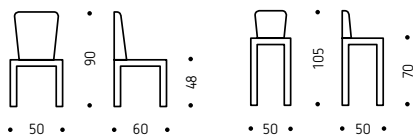

VCH416

Solid wood covered with polyurethane foam and polyester fibre.
Elastic belt suspension system.
Upholstered in any contract fabric or leather.
Standard water based varnish finish or matched to sample.