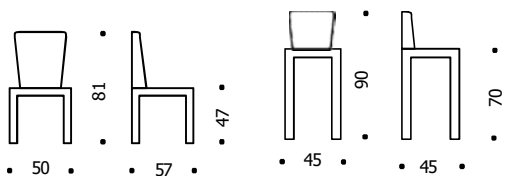

VCH420

Wood frame covered with polyurethane foam and polyester fibre.
Water based varnish standard finishes or matched to sample.
Metal sabots on legs available in different finishes.

VCH420

Wood frame covered with polyurethane foam and polyester fibre.
Water based varnish standard finishes or matched to sample.
Metal sabots on legs available in different finishes.