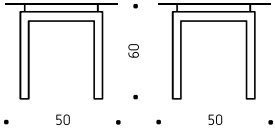

VFU803

Oak wood structure with drawer soft closing and hidden guides.
Tempered and back lacquered glass top insert.
Standard finishes or to match.