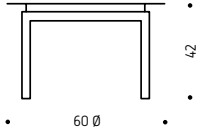

VTA307

Low table, base made of ash wood, white lacquered top
Other finishes and dimensions available

VTA307

Low table, base made of ash wood, white lacquered top
Other finishes and dimensions available