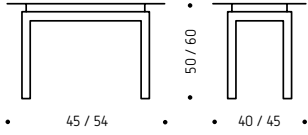

VTA315

Carrara marble top, standard finishes
Solid Beech wood base, black lacquered.
Other materials and dimensions available

VTA315

Carrara marble top, standard finishes
Solid Beech wood base, black lacquered.
Other materials and dimensions available