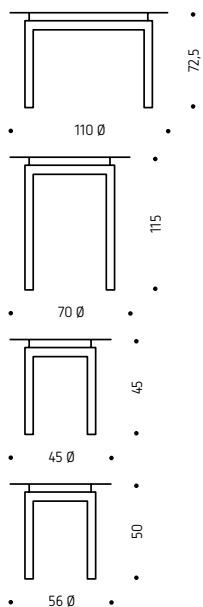

# VTA316

Table made in American walnut.  
Solid wood top edging with insert in back lacquered glass or either  
wooden veneered top .  
Other materials and dimensions available.