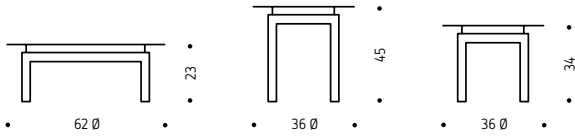

# VTA317

Round timber table lacquered with lced special finish, black, silver, gold  
Metal veneer trim socle  
Other finishes and dimensions available