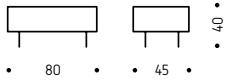

VBE804

Solid wood covered with polyurethane foam and polyester fibre.
Upholstered in any contract fabric or leather. Standard water based
varnish finish or matched to sample.

Also available as option

Customized dimensions