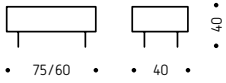

VBE808

Solid wood covered with polyurethane foam and polyester fibre.
Upholstered in any contract fabric or leather.

Also available as option

Customized dimensions

Nailing finish

Varnished wooden shown legs (not upholstered)