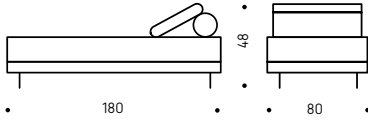

VSF626

Single bed chaise longue made with wood frame covered with polyurethane foam and polyester fibre. Elastic belts suspension system. Standard water based varnish finish or matched to sample. CMHR Foam mattress dimension 180x80x14 cm. Removable loose cover for mattress with zip.