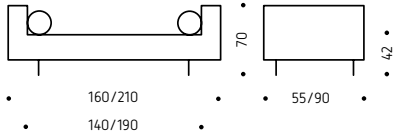

VSF628

Single bed chaise longue made with wood frame covered with polyurethane foam and polyester fibre. Elastic belts suspension system. Standard water based varnish finish or matched to sample. CMHR Foam mattress dimensions 90x190x14 cm. Removable loose cover for mattress with zip.