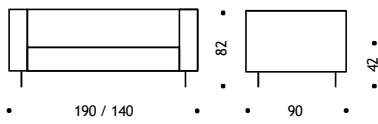

VSF648

Solid wood covered with polyurethane foam and polyester fiber.

Fixed seat

Water based varnish standard finishes or matched to sample.

VSF648

Solid wood covered with polyurethane foam and polyester fiber.